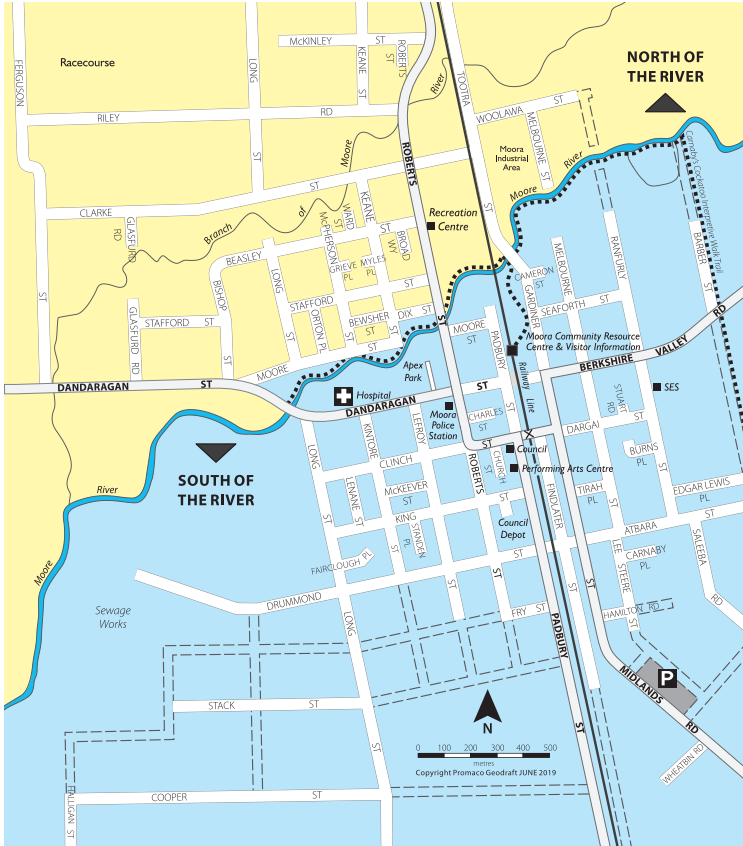

**Moora**  
Tuesday

**Other Towns**  
Friday

**Recycling Yellow top Bin**  
(Fortnightly rotations)

 **South of River**  
(blue highlighted)

 **North of River and other towns**  
(yellow highlighted)

## Moora Refuse Site Information

**Address:** Located on Airstrip Rd, Moora

**Opening Hours:** Tuesday, Wednesday and Friday 1pm-5pm  
Saturday and Sunday 8am-5pm

**Closed:** Monday and Thursday, Christmas, News Year's Day & Anzac Day