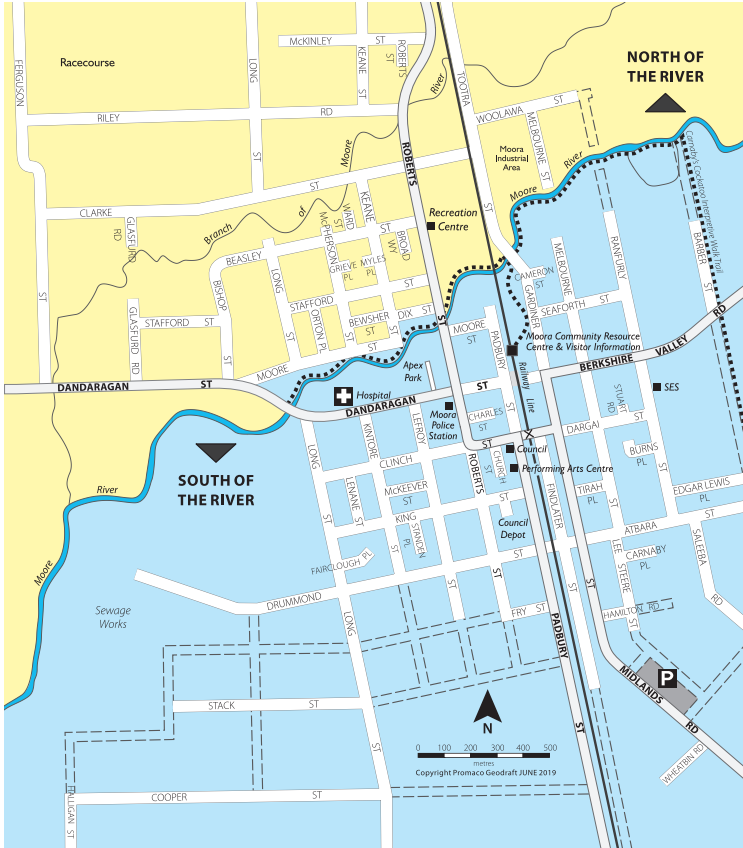

Moora
Tuesday

Other Towns
Friday

Recycling Yellow top Bin
(Fortnightly rotations)

 **South of River**
(blue highlighted)

 **North of River and other towns**
(yellow highlighted)

Yellow Top Bin Recyclable Item Guide

Moora Refuse Site Information

Address: Located on Airstrip Rd, Moora

Opening Hours: Tuesday, Wednesday and Friday 1pm-5pm
Saturday and Sunday 8am-5pm

Closed: Monday and Thursday, Christmas, News Year's Day & Anzac Day